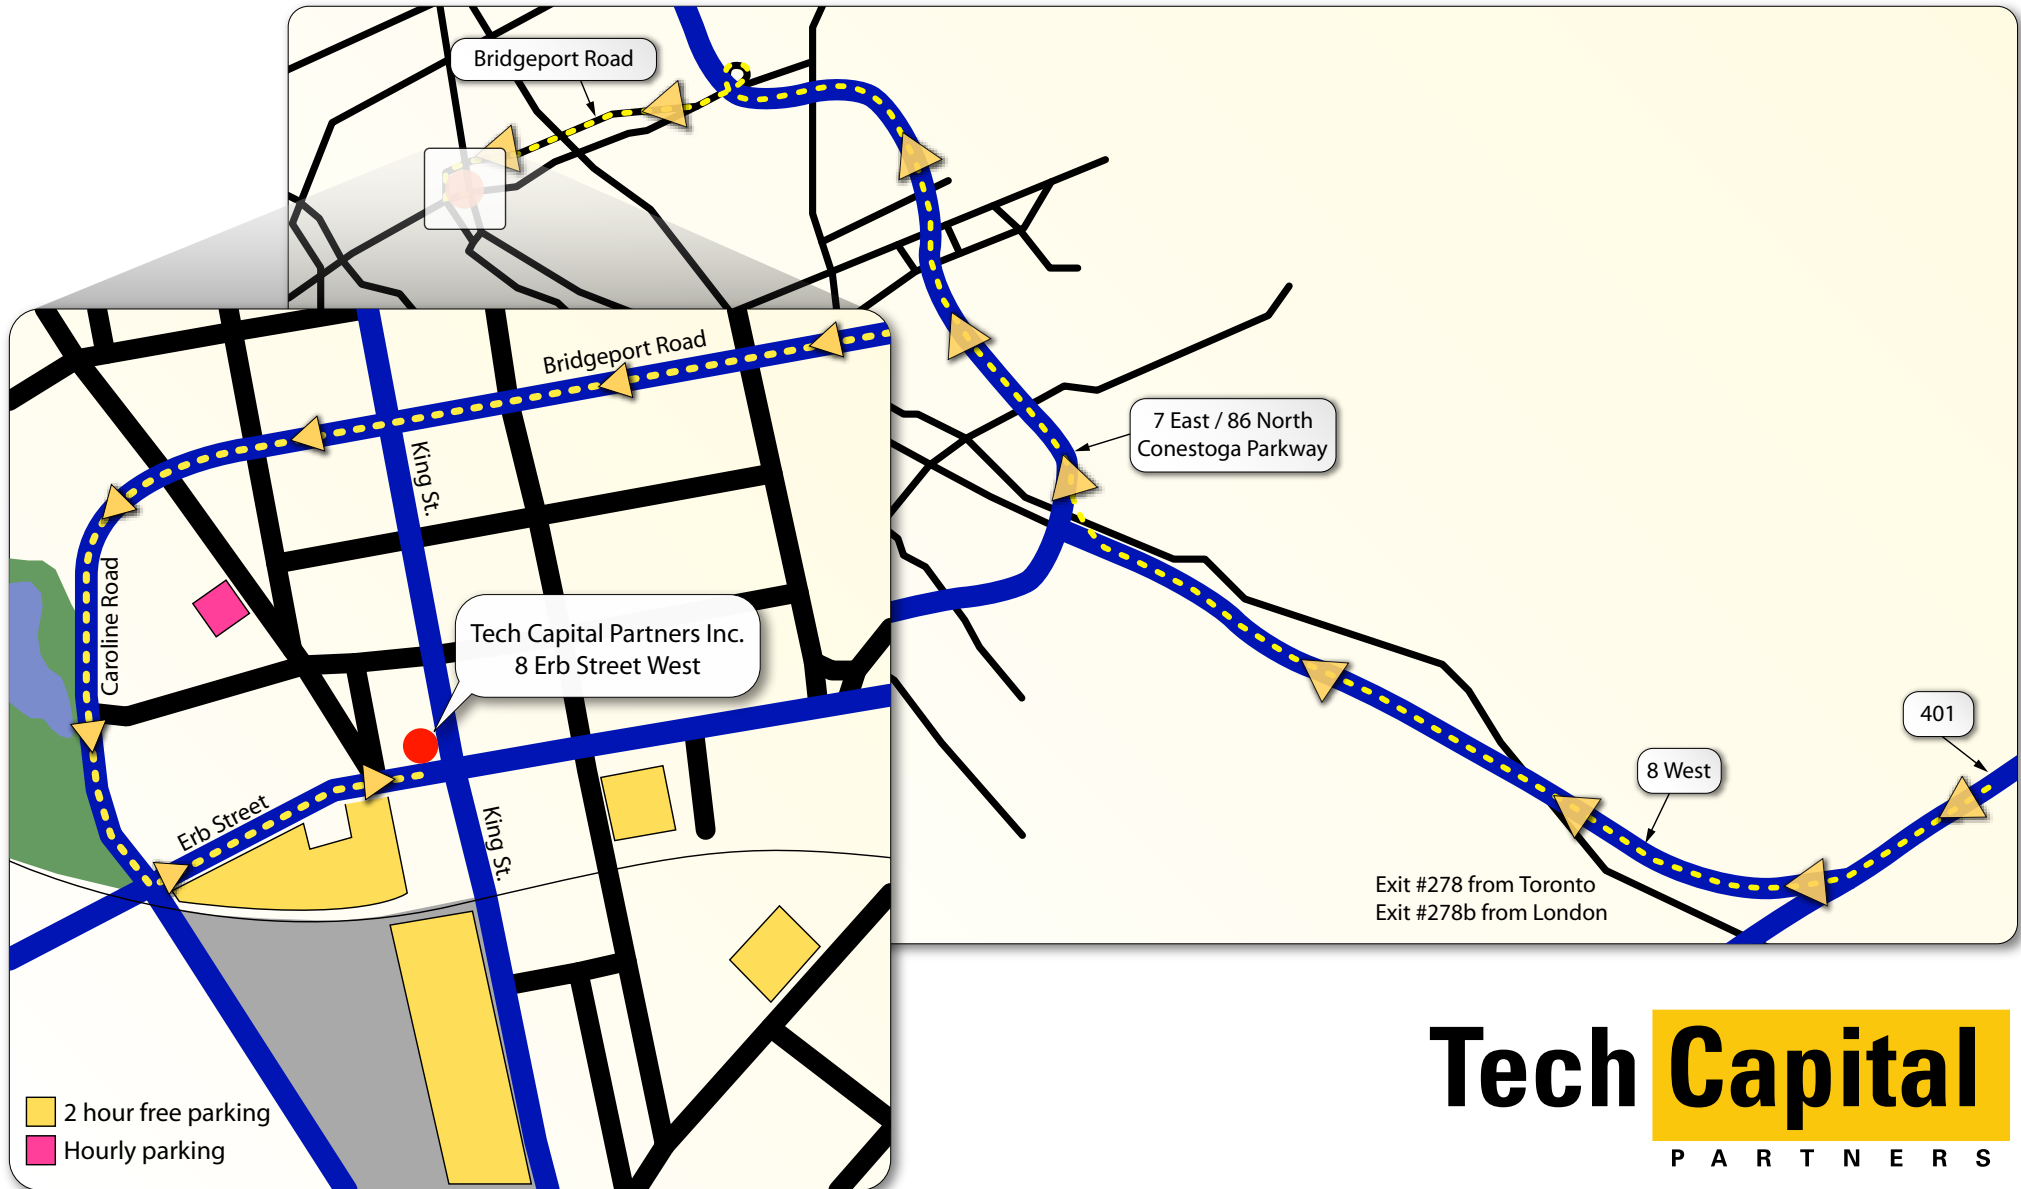

- Take Highway 401 towards Kitchener-Waterloo.
- At Kitchener-Waterloo, take the Highway 8 exit and follow 8 West for 5 km to Highway 85 (formerly Highway 86).
- Follow Highway 85 for 5 km to the Bridgeport Road exit. Turn right at the offramp.
- Follow Bridgeport Road for 3 km. Bridgeport will veer to the left at which point it turns into Caroline Street.
- At the next lights, turn left on to Erb Street.